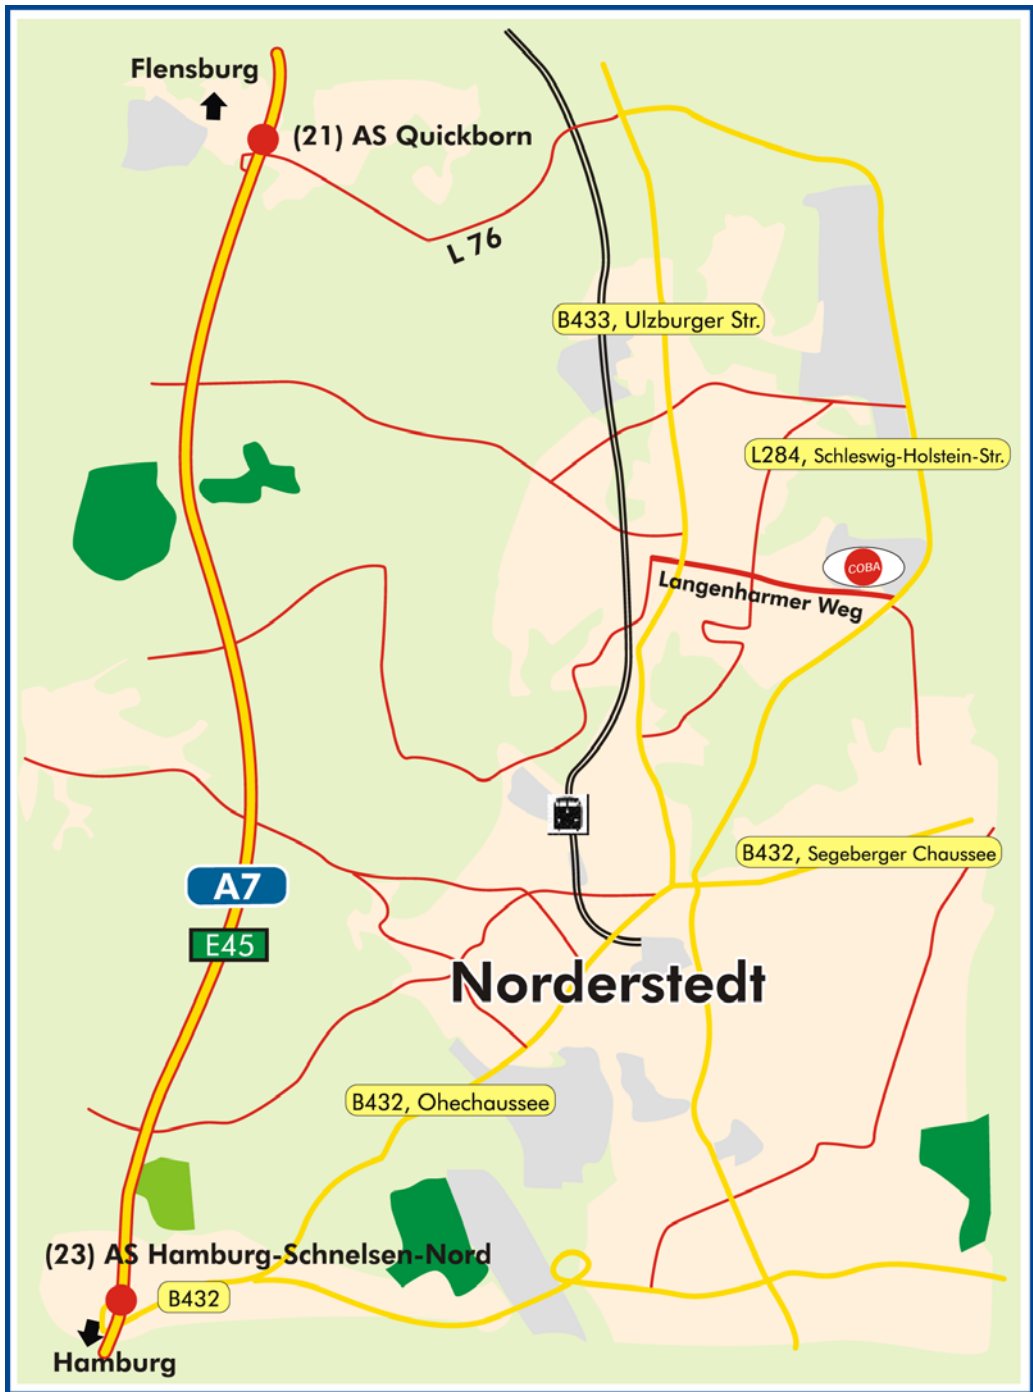

TO COME TO US

Travel from the Airport

- When you leave the airport, follow the Centrum (Central) signs.
- At Langenhorner Chaussee (433) turn left into Langenhorner Chaussee and follow the signs towards Norderstedt (North). Travel for approximately 7 kms.
- At the crossing Langenhorner Chaussee / Segeberger Chaussee travel straight for approximately 3 km along Schleswig Holstein Straße (in the direction of Kaltenkirchen).
- At the second traffic light turn left into Langenharmer Weg. Approximately 150km along this street you will find COBA House on the right hand side.

Travel from the Highway

- From the Highway A7 you will reach the turnoff called HH-Schnelsen Nord, turnoff and travel along Oldesloher Straße in the direction of Nordost (Norderstedt) until you reach a split. At the split turn left towards Norderstedt and travel along Ohechaussee (432).
- Travel along Ohechaussee (432) for approximately 4.5 km, at this point, the Ohechaussee becomes Segeberger Chaussee. Turn left into Schleswig Holstein Straße (in the direction of Kaltenkirchen).
- At the second traffic light turn left into Langenharmer Weg. Approximately 150km along this street you will find COBA House on the right hand side.